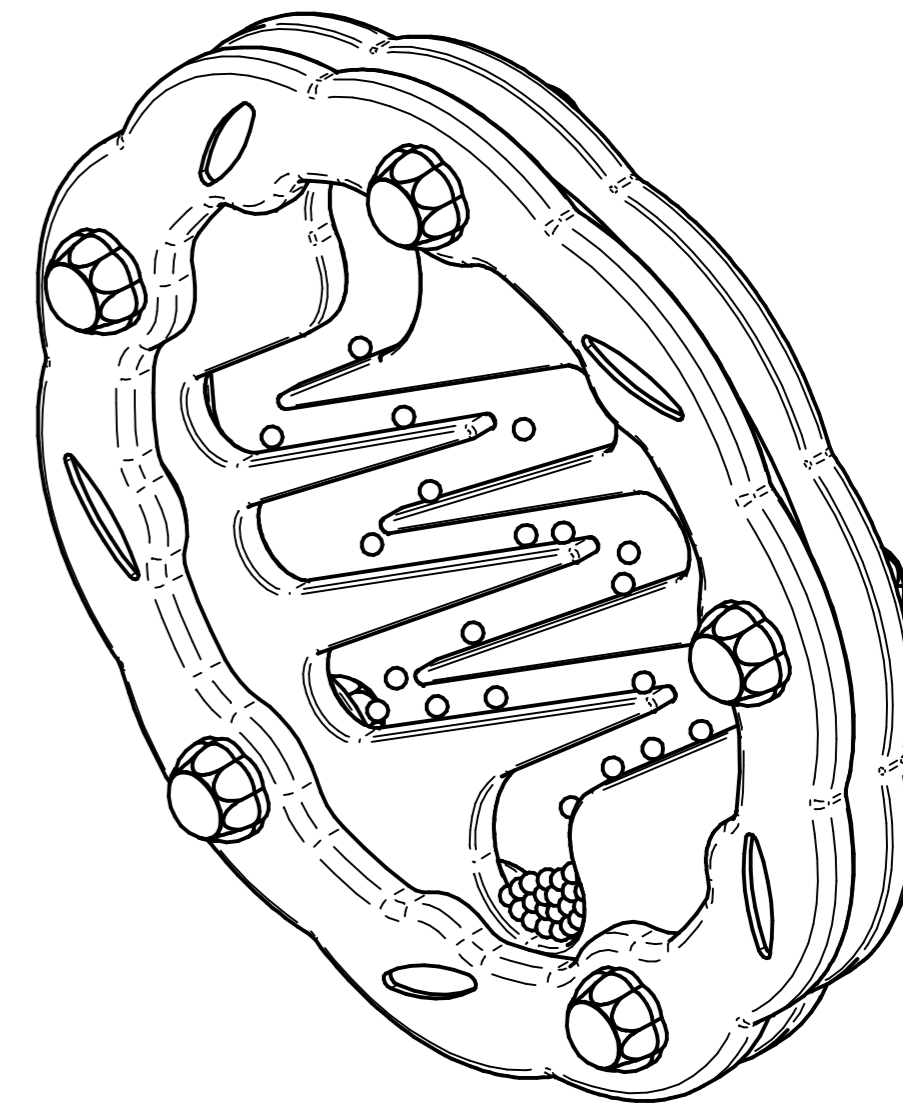

FITWISTIN - Twist Bearing Insert (REV C - 15) - 2D

Spitfire Road, Old Sarum, Salisbury
Wiltshire, SP4 6GB, UK
Tel: +44 (0)1722 349 793
www.fahr-industries.com

Fahr

This document, including the copyright therein, is the property of Fahr Industries Ltd and may not be utilised for any purpose or reproduced, or transmitted to any third party without prior written consent.

⊕	All Dimensions in mm	1 of 1	Not To Scale
Title	FITWISTIN - Twist Bearing Insert (REV C - 15) - 2D		
Drg By	Jake Windle	Date	01/06/22