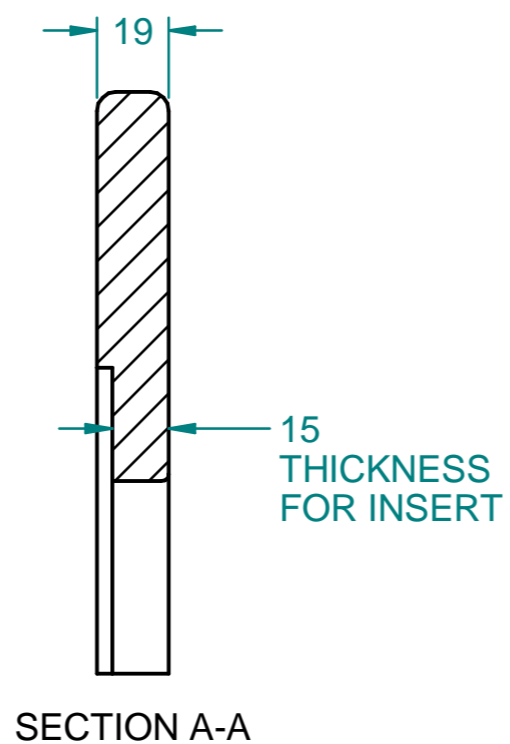

FITWISTIN - Twist Bearing Insert (REV C - 15) - 2D

Spitfire Road, Old Sarum, Salisbury
Wiltshire, SP4 6GB, UK
Tel: +44 (0)1722 349 793
www.fahr-industries.com

Fahr

This document, including the copyright therein, is the property of Fahr Industries Ltd and may not be utilised for any purpose or reproduced, or transmitted to any third party without prior written consent.

⊕	All Dimensions in mm	1 of 1	Not To Scale
Title	FITWISTIN - Twist Bearing Insert (REV C - 15) - 2D		
Drg By	Jake Windle	Date	01/06/22