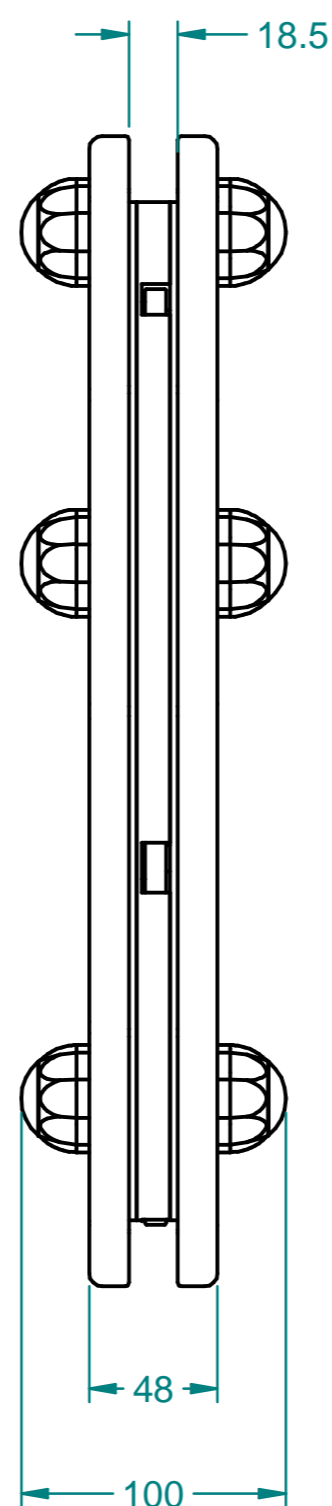

FITWISTIN - Twist Bearing Insert (REV C - 15) - 2D

Spitfire Road, Old Sarum, Salisbury
Wiltshire, SP4 6GB, UK
Tel: +44 (0)1722 349 793
www.fahr-industries.com

Fahr

This document, including the copyright therein, is the property of Fahr Industries Ltd and may not be utilised for any purpose or reproduced, or transmitted to any third party without prior written consent.

⊕	All Dimensions in mm	1 of 1	Not To Scale
Title	FITWISTIN - Twist Bearing Insert (REV C - 15) - 2D		
Drg By	Jake Windle	Date	01/06/22