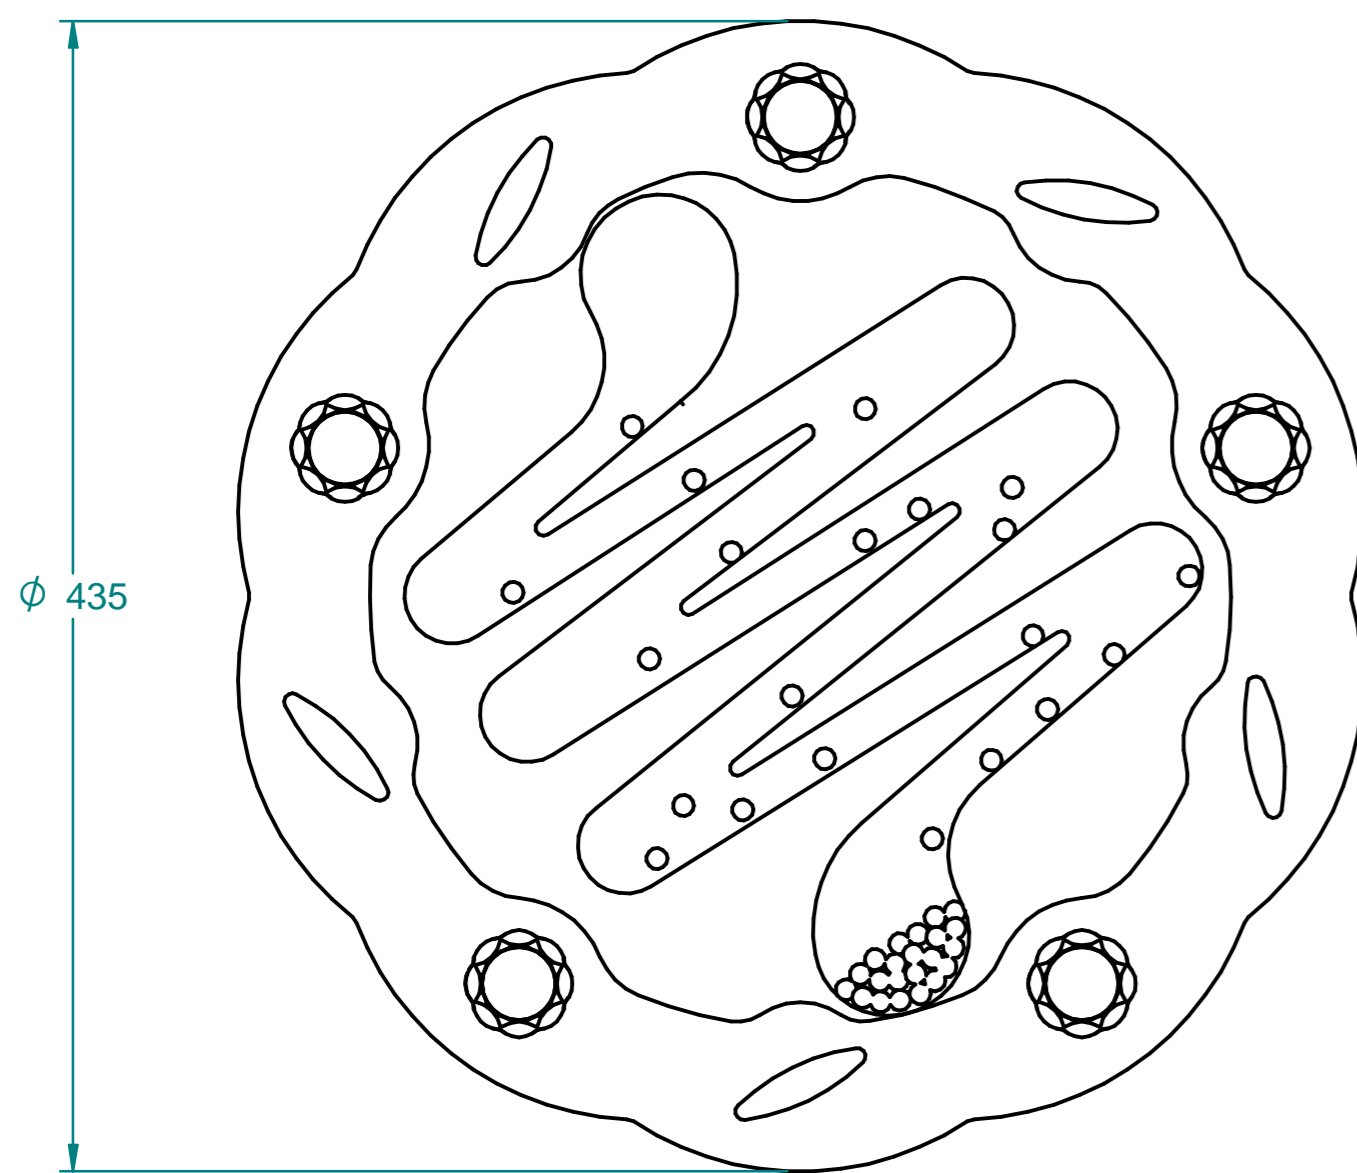

FITWISTIN - Twist Bearing Insert (REV C - 15) - 2D

Spitfire Road, Old Sarum, Salisbury
Wiltshire, SP4 6GB, UK
Tel: +44 (0)1722 349 793
www.fahr-industries.com

Fahr

This document, including the copyright therein, is the property of Fahr Industries Ltd and may not be utilised for any purpose or reproduced, or transmitted to any third party without prior written consent.

⊕	All Dimensions in mm	1 of 1	Not To Scale
Title	FITWISTIN - Twist Bearing Insert (REV C - 15) - 2D		
Drg By	Jake Windle	Date	01/06/22