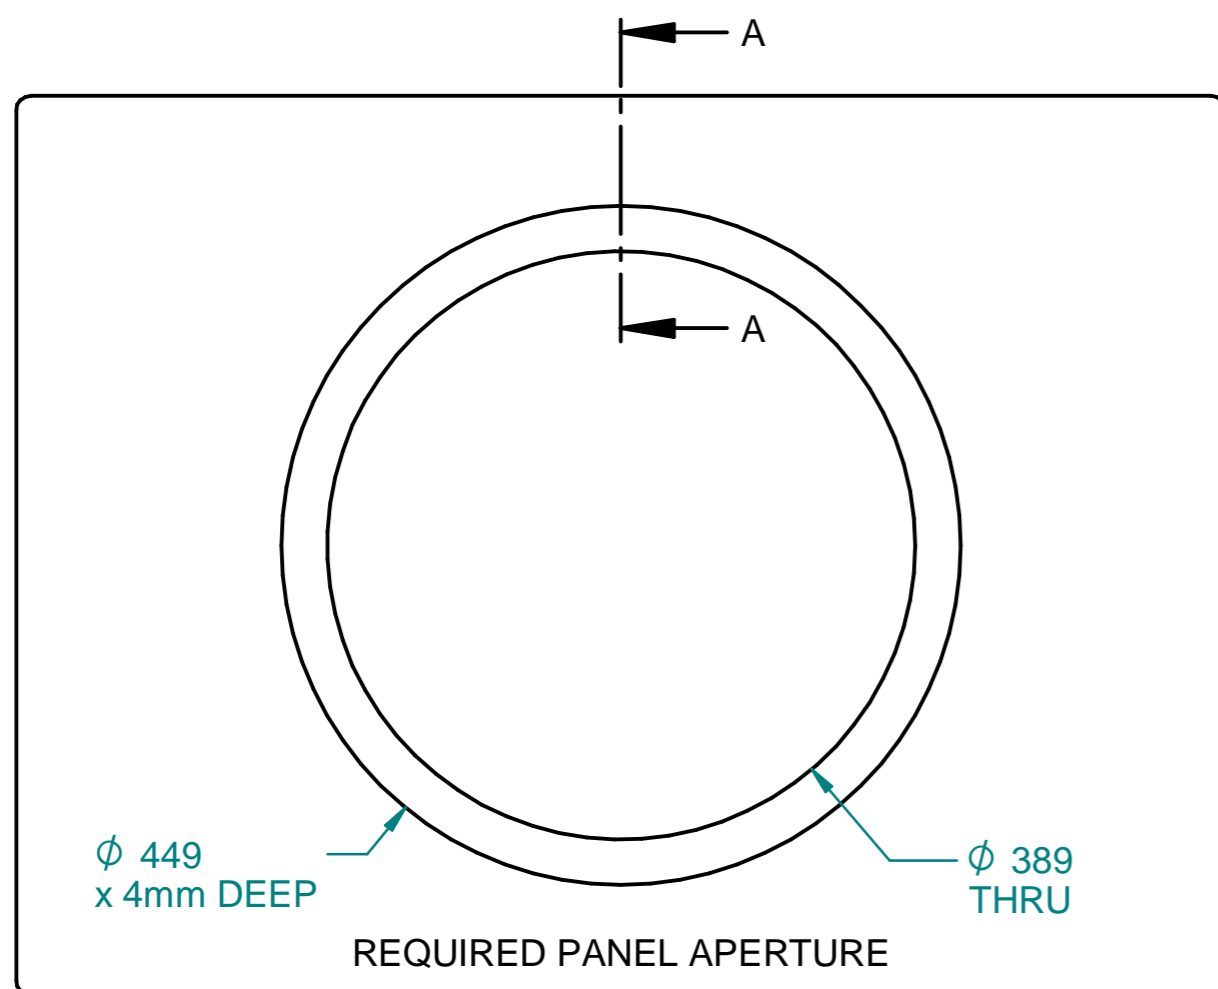

FITWISTIN - Twist Bearing Insert (REV C - 15) - 2D

Spitfire Road, Old Sarum, Salisbury
Wiltshire, SP4 6GB, UK
Tel: +44 (0)1722 349 793
www.fahr-industries.com

Fahr

This document, including the copyright therein, is the property of Fahr Industries Ltd and may not be utilised for any purpose or reproduced, or transmitted to any third party without prior written consent.

⊕	All Dimensions in mm	1 of 1	Not To Scale
Title	FITWISTIN - Twist Bearing Insert (REV C - 15) - 2D		
Drg By	Jake Windle	Date	01/06/22